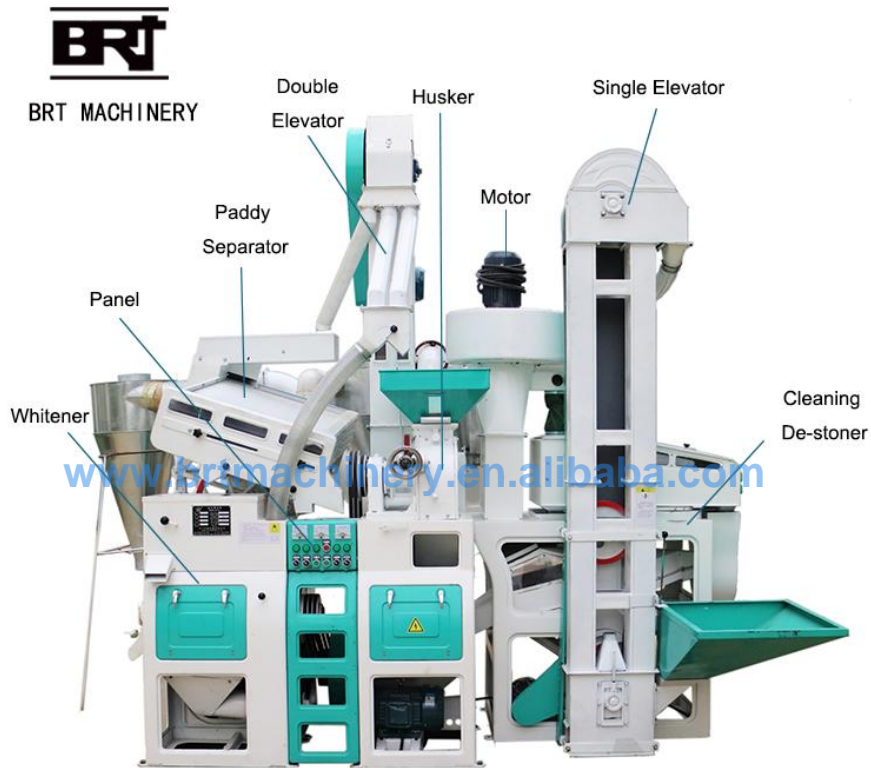

**Detailed information for BRTM15**

1. Build-in paddy separator.  
Very high separating performance.
2. Creative Emery Roller Whitening.  
Improve whitening accuracy.
3. High quality white rice & fewer broken.
4. Equipped with Rice Grader system.  
Improve the head rice level.
5. High efficiency of cleaning & de-stoning.
6. Build-in Power Distribution & Control Panel.  
More convenient operation.
7. Equipped with Broken Rice Grader