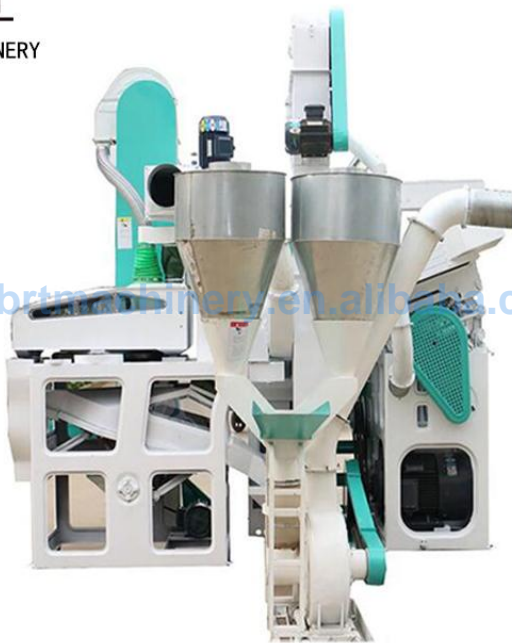

**Detailed information for BRTM15**

1. Build-in paddy separator.  
Very high separating performance.
2. Creative Emery Roller Whitening.  
Improve whitening accuracy.
3. High quality white rice & fewer broken.
4. Equipped with Rice Grader system.  
Improve the head rice level.
5. High efficiency of cleaning & de-stoning.
6. Build-in Power Distribution & Control Panel.  
More convenient operation.
7. Equipped with Broken Rice Grader